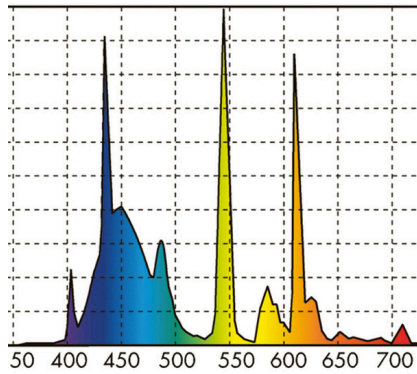

JBL SOLAR MARIN DAY

T8 daylight tube for marine aquariums

Suitable for: 

- Fluorescent tube to promote the ideal growth of corals and other invertebrates in marine aquariums
- Easy to install: insert fluorescent T8 tube socket into the fixture and turn until the tube locks into place
- Ideal colour temperature for corals and invertebrates: 15000 Kelvin - cold-white light, high light output, good colour rendering properties
- Excellent illumination from high lumen output. Scientifically tested by IFM Geomar: full spectrum similar to sunlight
- Colour rendering and spectrum are guaranteed for 2 years. Includes reminder label for replacement