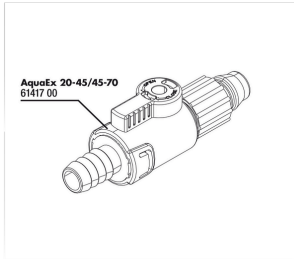

JBL PROCLEAN AQUA EX 20-45

Spare parts

**JBL AquaEx
20-45/45-70
Absperrhahn**