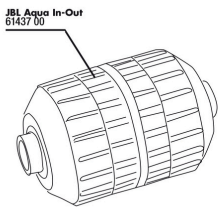

# JBL PROCLEAN AQUA IN-OUT COMPLETE

Spare parts

JBL Aqua In-Out shut-off valve

JBL Aqua In-Out nozzle for water jet pump

JBL Aqua In-Out metal adapter G3/4 M24

JBL Aqua In-Out cleaning comb, complete

JBL Aqua In-Out hose coupling

JBL Aqua In-Out seal fitting 3/4"

JBL Aqua In-Out metal adapter G3/4 M28/M22

JBL PROCLEAN AQUA IN-OUT water jet pump  
Suction pump for convenient water changes in aquariums