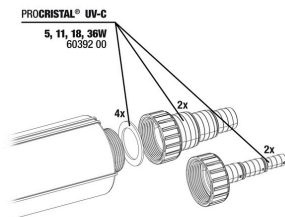

JBL PC UV-C bulb protection kit

JBL PC UV-C quartz glass cylinder set

JBL PC UV-C 5,11,18,36 W mounting

JBL PC UV-C glass sleeve + reflector set

JBL PC UV-C hose connection gaskets

JBL PC UV-C hose connection set