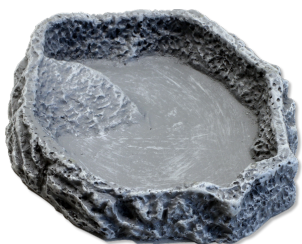

JBL ReptilBar GREY

Feeding, drinking, bathing bowl for terrarium animals