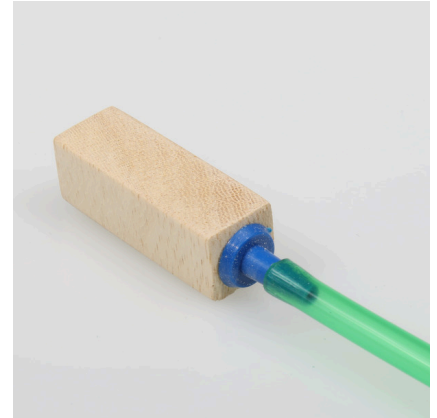

JBL Aeras Marin

Wooden air stone for marine aquariums

Suitable for:

- Air pump accessory for aquariums: wooden air stone – for extra fine air bubbles
- Simply connect air stone to the air pump (not included), place inside the aquarium
- Increases the efficiency of protein skimmers
- For marine aquariums
- Package contents: 1 wooden air stone for seawater, Aeras Marin S

Adjustable precision air shut-off valve

JBL ProSilent Tube

High-end silicone hose

JBL Aeras Marin

Product information

Air pump accessory for aquariums

At night an air pump with air stone is an advantage for the aquarium because plants without light don't produce oxygen, but continue to consume it. In thinly planted aquariums the air pump with air stone supplies the necessary water circulation. In aquariums with dense planting the air pump provides the aquarium with oxygen at night, since the number of plants means the oxygen concentration can drop to a dangerous level. When disease is present in the aquarium the air pump increases the oxygen level in the water, which is essential for many medications.

Simple connection

Connect the air stone to the hose of the air pump (not included), place the air stone inside the aquarium.

Further information	
FAQ	✓
Blog	✓
Press	✗
Laboratory/calculator	✗
Worth reading	✓
Spare parts	✗
Video	✗
GarantiePlus	✗
Instructions	✗
QR code	