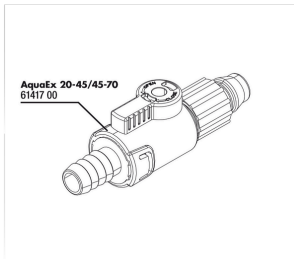

JBL PROCLEAN AQUA EX 45-70

Accessories

JBL ClipSafe Vario

Adjustable multi-purpose
aquarium hose clips 9-27 mm

JBL PROCLEAN AQUA EX 45-70

 Spare parts

**JBL AquaEx
20-45/45-70
Absperrhahn**

JBL PROCLEAN AQUA EX 45-70