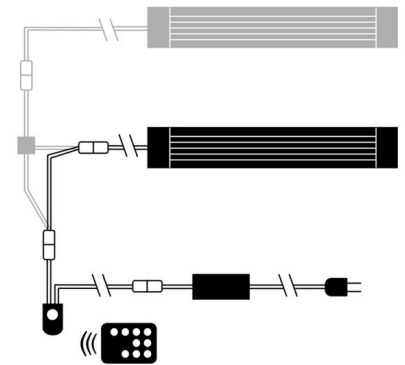

# JBL LED SOLAR CONTROL

Control unit for JBL LED SOLAR lights

Suitable for: 

- To operate JBL LED SOLAR NATUR individually or in combination with a JBL LED SOLAR EFFECT. Biotope data, effects, thunderstorms, moon phases, sunrise and sunset to be operated by mobile
- Easy to operate: replace existing IR receiver with the JBL control unit and adjust the effects you want with the app
- With 5 programmes + additional manual programme (South America & Africa biotopes, aquascaping plants, goldfish, community aquarium, each programme has plant acclimatisation setting)
- Biotope data contain dry and wet season, cloudiness, thunderstorm, as well as sunrise and sunset, which can also be adapted to the geographical location if desired (light on when the sun rises at the location)
- Package contents: control unit to connect to the JBL LED SOLAR system for 2 lights (1x Natur & 1x Effect); the app you require is always free of charge