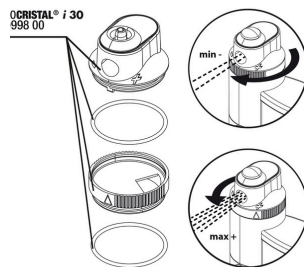

JBL PC i30 hose 4/6 + cap for air inlet

JBL PC i30 water outlet with regulation