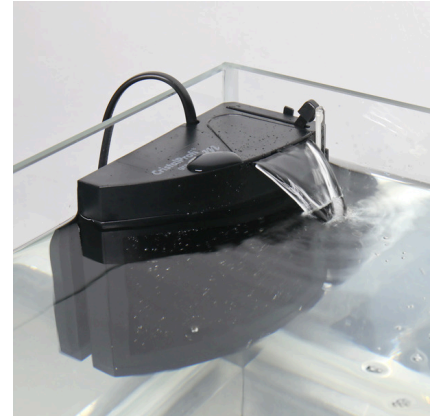

# JBL CristalProfi m greenline

Mat filter incl. pump for aquariums of 20 – 80 l

Suitable for:

- Clean and healthy aquarium water: mat filter incl. pump and wide jet water return pipe for aquariums of 20 – 80 l volume
- Easy to install: clean the glass pane, press on the filter at desired position with the water outlet at the water surface level
- Safe for small fish and shrimps: no sucking in thanks to fine sponge surface
- 4 years warranty, expandable with second filter module (+ 12 cm in height), push lever to loosen and tighten the suction cup, easy to clean: removable cover for sponge and drain valve – no backflow of dirty water
- Package contents: mat filter, Cristal Profi m greenline, dimensions (L/H/W): 140/220/90 mm, Incl. clip holder for thermometer

### Effective

The JBL CristalProfi is submerged completely in water to clean the aquarium water. A maintenance-free pump built into the lower part of the filter ensures permanent water circulation. The aquarium water flows slowly over a large surface area into the filter pad, where it is cleaned and then pumped back into the aquarium.