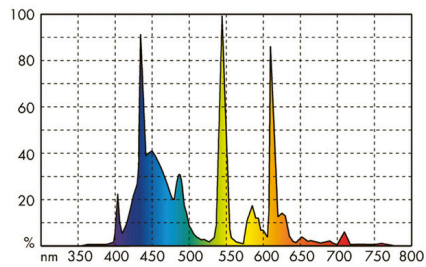

## JBL SOLAR MARIN DAY T5 ULTRA, 24-39 W

T5 daylight tube for marine aquariums

Suitable for: 

- Fluorescent tube to promote the ideal growth of corals and other invertebrates in marine aquariums
- Easy to install: insert fluorescent T5 tube socket into the fixture and turn until the tube locks into place
- Ideal colour temperature for corals and invertebrates: 15000 Kelvin - cold-white light, high light output, good colour rendering properties.
- Excellent illumination from high lumen output. Scientifically tested by IFM Geomar: full spectrum similar to sunlight
- Colour rendering and full spectrum are guaranteed for 2 years. Includes reminder label for replacement