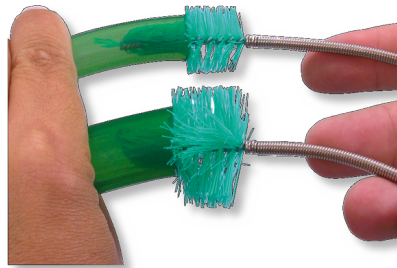

JBL Cleany

Double-ended hose brush for hoses from 9-30 mm

Suitable for:    

- For clean hoses on filter and pumps to prevent output reduction caused by soiled hoses
- Easy to use: push matching end of hose brush through the hose and clean
- 160 cm long - cleaning of all hoses with 9 to 30 cm internal diameter (fits, for instance, to ALL JBL external filters)
- Up to 30 % more filter performance, averts a loss in performance: maintains the biological balance in the aquarium
- Package contents: 1 steel helix with small and large cleaning brush at each end, 160 cm long

Clean hoses

JBL's double-ended hose brush has a highly flexible steel helix with brushes at both ends and ensures clean hoses and therefore 30 % more filter performance. Regular cleaning maintains the biological balance in the aquarium and averts a loss of filter performance.

The internal soiling of the hoses is not only caused by algae, it is also caused by normal biological processes. Bacterial lawns form on the inside of the plastic surface, which is not too much of a problem for the fish. But this "slimy" coating reduces, as already mentioned, the water flow by up to 30 %!