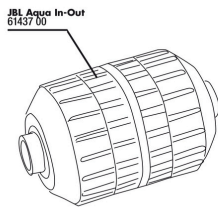

JBL PROCLEAN AQUA IN-OUT COMPLETE

 Spare parts

JBL Aqua In-Out shut-off valve

JBL Aqua In-Out nozzle for water jet pump

JBL Aqua In-Out metal adapter G3/4 M24

JBL Aqua In-Out cleaning comb, complete

JBL Aqua In-Out hose coupling

JBL Aqua In-Out seal fitting 3/4"

JBL Aqua In-Out metal adapter G3/4 M28/M22

JBL PROCLEAN AQUA IN-OUT water jet pump
Suction pump for convenient water changes in aquariums

JBL PROCLEAN AQUA IN-OUT COMPLETE