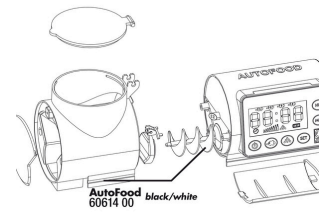

JBL Autofood Auger