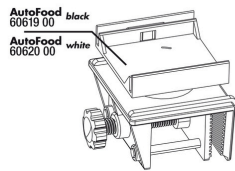

JBL AutoFood WHITE

Spare parts

JBL Autofood Auger

JBL AutoFood Battery compartment lid