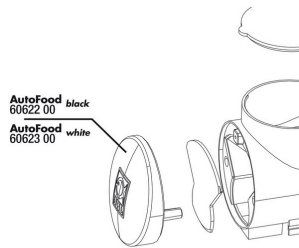

JBL AutoFood WHITE

Spare parts

Complete suction cup set (2x) for JBL Autofood

Complete holder kit for JBL Autofood

JBL Autofood Knife for tin sealing

JBL Autofood Auger

JBL AutoFood transparent food container set