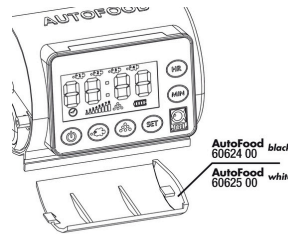

JBL Autofood Knife for tin sealing

JBL AutoFood Battery compartment lid