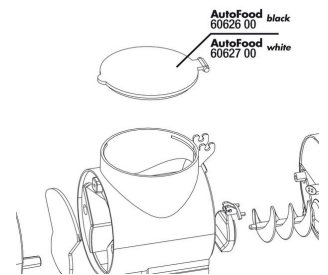

JBL AutoFood Food Chamber Lid