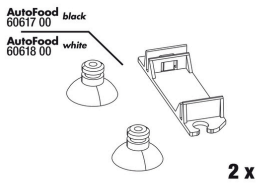

JBL AutoFood WHITE

Spare parts

Complete suction cup set (2x) for JBL Autofood