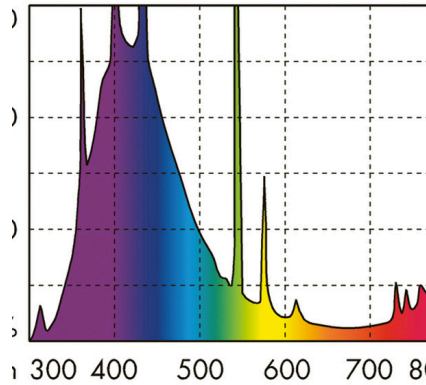

JBL SOLAR MARIN BLUE

Blue fluorescent T8 tube Solar for marine aquariums

Suitable for:

- Fluorescent tube Solar to promote coral growth in marine aquariums
- Easy to install: insert fluorescent T8 tube socket into the fixture and turn until the tube locks into place
- The actinic blue light beautifully emphasizes the luminousness of the corals
- Ideal night lighting to observe nocturnal animals in freshwater aquariums and terrariums
- Colour rendering and full spectrum are guaranteed for 12 months. Includes reminder label for replacement

Actinic light:

The JBL SOLAR MarinBlue tube generates a strong blue light which is also referred to as actinic light. It is a particularly effective short-wave light from the blue and ultraviolet spectral range. When this tube alone is switched on it creates the glow of the corals and the desired moonlight effect. The actinic spectral range of this tube accentuates the fluorescence of corals and clams (e.g. Tridacna). The JBL tube doesn't generate a pure actinic spectrum, but has spectral components added which are especially suitable for the light in marine aquariums. It is NOT useful to illuminate marine aquariums with actinic light alone since the corals in our care don't originate from great depths but mostly from depths up to 20 m and thus receive strong sunlight. The combination of JBL SOLAR MarinDay and JBL SOLAR MarinBlue is perfect. If you only install one tube you should choose the JBL SOLAR MarinDay