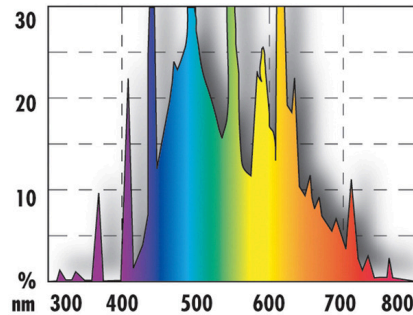

JBL SOLAR NATUR T5 ULTRA, 24-39 W

T5 daylight full-spectrum tube for freshwater tanks

Suitable for:  

- Fluorescent tube Solar for fish and plants from sun-drenched waters, e.g. Lake Malawi and Lake Tanganyika
- Easy to install: insert fluorescent T5 tube socket into the fixture and turn until the tube locks into place
- Ideal colour temperature for plants and fish: 9000 Kelvin - best possible inhibition of algae: full photosynthetic performance
- Excellent illumination from high lumen output. Scientifically tested by IFM Geomar: full spectrum similar to sunlight
- Colour rendering and full spectrum are guaranteed for 2 years. Includes reminder label for replacement