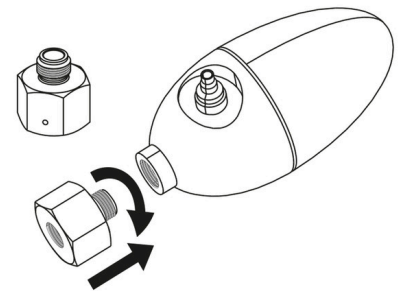

## JBL PROFLORA ADAPT u disposal for Dennerle

Adapter for Dennerle pressure reducer+JBL disp. CO2 bottles

Suitable for:   

- Makes the Dennerle pressure reducer suitable for disposable bottles u500 (M10 x 1)
- To assemble: screw the adapter into the pressure reducer, then screw the pressure reducer onto the bottle u500
- Enables you to screw the pressure reducer (thread M10 x 1.25) t onto u500 disposable bottles with thread M10 x 1
- Dimensions (l/h/w): 22/22/22 mm
- Package contents: adapter for pressure reducer, PROFLORA ADAPT