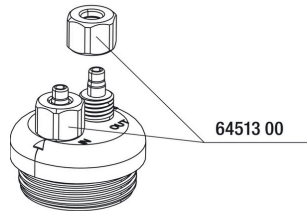

JBL Cap Nut Air/CO₂
hose