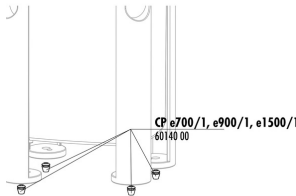

## Spare parts

**JBL Tormec activ**  
 Active peat pellets for freshwater aquariums

**JBL CP e pump head handle**

**JBL CP e pump head cover**

**JBL CP e distributor plate**

**JBL CP e pump head washer**

**JBL CP e4/7/9/1500/1/2 rubber buffer**