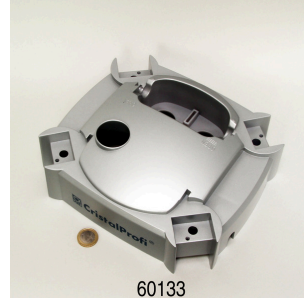

JBL CP e pump head cover