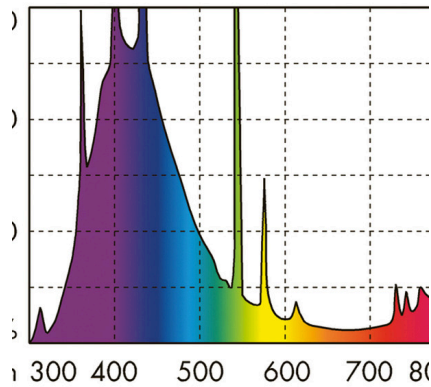

JBL SOLAR MARIN BLUE

Blue fluorescent T8 tube Solar for marine aquariums

Suitable for:

- Fluorescent tube Solar to promote coral growth in marine aquariums
- Easy to install: insert fluorescent T8 tube socket into the fixture and turn until the tube locks into place
- The actinic blue light beautifully emphasizes the luminousness of the corals
- Ideal night lighting to observe nocturnal animals in freshwater aquariums and terrariums
- Colour rendering and full spectrum are guaranteed for 12 months. Includes reminder label for replacement

Actinic light:

The JBL SOLAR MarinBlue tube generates a strong blue light which is also referred to as actinic light. It is a particularly effective short-wave light from the blue and ultraviolet spectral range. When this tube alone is switched on it creates the glow of the corals and the desired moonlight effect. The actinic spectral range of this tube accentuates the fluorescence of corals and clams (e.g. Tridacna). The JBL tube doesn't generate a pure actinic spectrum, but has spectral components added which are especially suitable for the light in marine aquariums. It is NOT useful to illuminate marine aquariums with actinic light alone since the corals in our care don't originate from great depths but mostly from depths up to 20 m and thus receive strong sunlight. The combination of JBL SOLAR MarinDay and JBL SOLAR MarinBlue is perfect. If you only install one tube you should choose the JBL SOLAR MarinDay