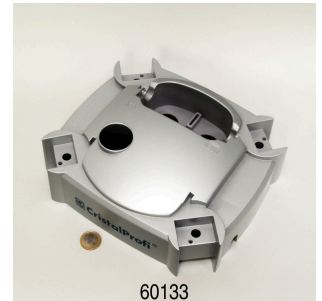

## Spare parts

60146

**JBL CP e union nut for hose connection**

60143

**JBL CP e seal connection block**

**JBL CombiBloc CristalProfie**  
 Pre-filter pads and filter foam for CristalProfie

60133

**JBL CP e pump head cover**