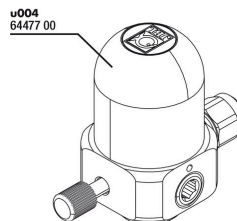

JBL ProFlora u504
pressure reducer u004

JBL ProFlora Allen key
6mm

JBL PROFLORA u504

Spare parts

JBL tube screw
connection 4/6
pressure reducer

X JBL Clipsauger 6mm

JBL PROFLORA u504

Product information