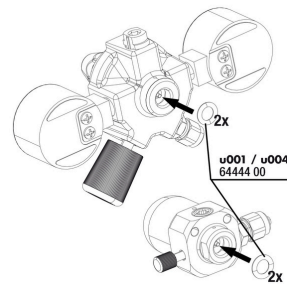

JBL ProFlora "u" O-ring
seal