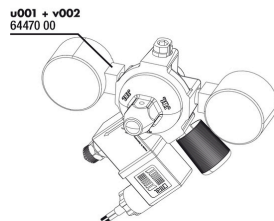

JBL PROFLORA u504

Spare parts

JBL ProFlora "u" flat seal

JBL CO2 Count/
Permanent test
suction cup + clip

JBL Cap Nut Air/CO₂
hose

JBL CO2 Count safe
spring + seal

JBL CO2 Count safe
retaining plate

JBL CO2 Count safe
holder kit

JBL ProFlora u504
pressure reducer u004

JBL ProFlora Allen key
6mm