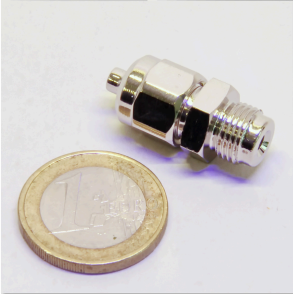

JBL PROFLORA u504

CO2 fertiliser system complete kit for aquarium plants

Suitable for:

- CO2 fertiliser system for the best feeding of fast and slow growing plants in freshwater aquariums from 20 to 400 l
- Professional water care: precise dosing with pressure reducer. Even release, effective distribution due to ceramic diffuser. Monitoring: bubble counter with backflow stop and CO2/pH test
- The conversion to a refillable cylinder system is possible by screwing on the adapter (JBL Adapt u-m, separately available)
- Disposable storage cylinder. No slipping of hose thanks to hose screw connection, check valve prevents water entering the cylinder
- Package contents: 500 g disposable CO2 cylinder, pressure reducer, 3 m hose, bubble counter with check valve, ceramic diffuser, permanent test with reagents, 1x plant fertiliser 100 ml, 1x daily fertiliser 10 ml

JBL ProFlora u504
pressure reducer u004

JBL ProFlora Allen key
6mm

JBL PROFLORA u504

Spare parts

JBL tube screw
connection 4/6
pressure reducer

X JBL Clipsauger 6mm

JBL PROFLORA u504

Product information