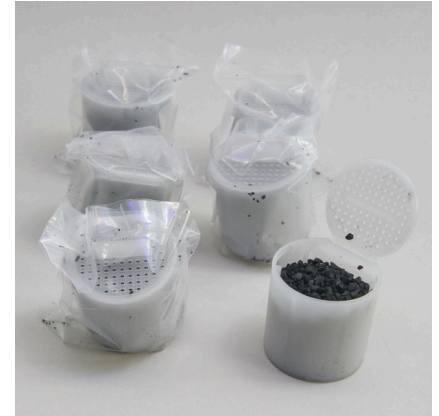

# JBL PROCRISTAL i30 SuperClear

High perform. activated carbon for crystal-clear water

Suitable for: 

- Suitable for JBL ProCristal i30 internal filter: ready-to-use cartridge for crystal-clear water in the aquarium
- Easy to install: open the upper cap, insert the cartridge into the container, reattach the cap
- High performance activated carbon: special filter material binds and absorbs food remains and metabolic substances.
- Replace the filter material every month
- Package contents: special filter material for crystal-clear water, SuperClear ProCristal

## JBL PROCRISTAL i30 FilterModul

Filter module for ProCristal i30

### Easy installation:

Open the upper cap of the ProCristal i 30, insert the cartridge into the container and reattach the cap.

Further information	
FAQ	✓
Blog	✓
Press	✓
Laboratory/calculator	✗
Worth reading	✓
Spare parts	✗
Video	✓
GarantiePlus	✗
Instructions	✓
QR code	

Disposal		
Product name	JBL PROCRISTAL i30 SuperClear, 2 x	JBL PROCRISTAL i30 SuperClear, 6 x
Art. No.	6099100	6099200
Green dot	✓	✓
Group electronic waste	-	-
Disposal weight	-	-
Battery type	-	-
Battery return	-	-
Battery rechargeable	-	-
Disposal weight battery	-	-
Non-returnable glass	-	-
PPK	6 g	8 g
Plastic small	8.5 g	14 g
Plastic large	-	-
Disposal weight metal	0 g	0 g