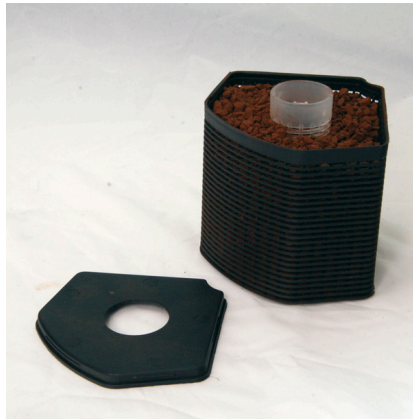

JBL PhosEx Ultra CristalProfi i60/80/100/200

Phosphate remover cartridge for JBL CristalProfi i

Suitable for:

- Solves algae problems by removing the algae nutrient phosphate from the aquarium water
- Just insert the filter cartridge into the filter basket of the JBL internal filter (CristalProfi i 60, 80, 100, 200) instead of the filter sponge
- Completely ready for use with inner pipe. Can be refilled with JBL PhosEx ultra if required
- Replace after 2-3 months or check phosphate content with JBL phosphate test and use new filter insert if phosphate level has risen again (or refill with JBL PhosEx ultra)
- Package contents: 1 filter insert with 190 ml PhosEx ultra phosphate remover for 50 – 100 l