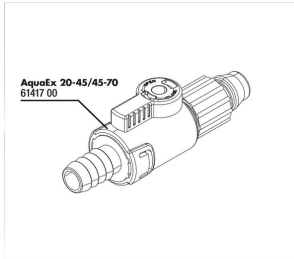

JBL PROCLEAN AQUA EX 20-45

Accessories

JBL ClipSafe Vario

Adjustable multi-purpose
aquarium hose clips 9-27 mm

JBL PROCLEAN AQUA EX 20-45

 Spare parts

**JBL AquaEx
20-45/45-70
Absperrhahn**

JBL PROCLEAN AQUA EX 20-45