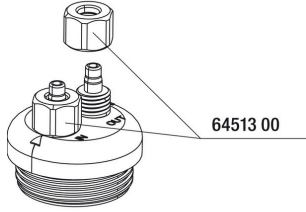

JBL ProSilent Safe

Spare parts

**JBL kavrama somunu
hava/CO2-hortumu**