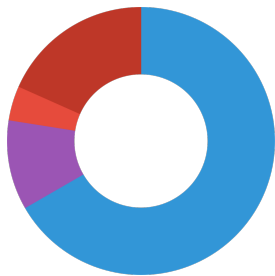

JBL Calcil

Food type	food sticks
Sub product type	complete food for terrapins and turtles
Dosing	Feed young, growing turtles in the water area, as much JBL Calcil as can be eaten in about 10 minutes, 1 - 2 times a day, depending on size. 2 - 3 feeds per week in the same way are sufficient for adult turtles

Analytical components

Crude protein	40 %
Fat content	6.5 %
Crude fibre	2.5 %
Crude ash	11 %