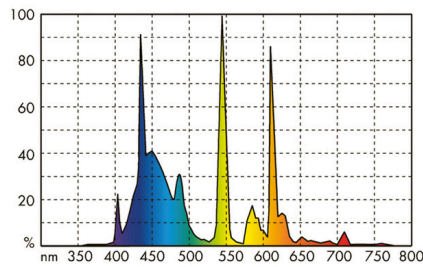

# JBL SOLAR MARIN DAY T5 ULTRA, 24-39 W

T5 daylight tube for marine aquariums

Suitable for: 

- Fluorescent tube to promote the ideal growth of corals and other invertebrates in marine aquariums
- Easy to install: insert fluorescent T5 tube socket into the fixture and turn until the tube locks into place
- Ideal colour temperature for corals and invertebrates: 15000 Kelvin - cold-white light, high light output, good colour rendering properties.
- Excellent illumination from high lumen output. Scientifically tested by IFM Geomar: full spectrum similar to sunlight
- Colour rendering and full spectrum are guaranteed for 2 years. Includes reminder label for replacement