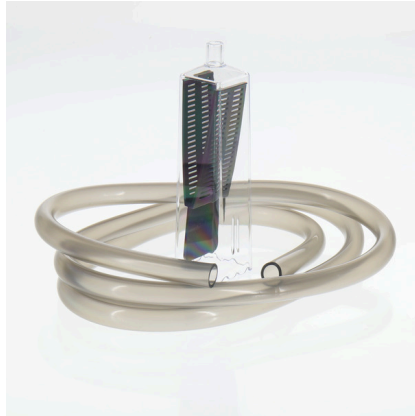

JBL PROCLEAN AQUA EX 10-35

Gravel cleaner for cleaning 10-35 cm aquariums

Suitable for:  

- Small, but smart and very effective gravel cleaner to siphon off waste from small aquariums
- Use: Hold the gravel cleaner under the water, briefly suck down the hose once and let the water flow into the bucket. Immerse the gravel cleaner into the substrate and the suction will remove the waste from the bottom
- The square cross section also enables you to siphon off waste from the corners of the aquarium
- Safe for the animals: removable protective sieve prevents accidental sucking in of plants, shrimps and fish
- Package contents: 1 gravel cleaner with \varnothing 35 mm, 12.5 cm height, incl. 1.5 m hose (9/12 mm)

Simple to use:

Hang the gravel cleaner in the aquarium, using your mouth briefly suck one end of the hose and hold the other end of the hose in the bucket. Water then flows into the bucket. Clean the bottom with the gravel cleaner. To finish, simply remove the gravel cleaner from the water.

Push the gravel cleaner into the aquarium substrate with twisting movements. The suction pulls the substrate and the dirt in the gravel cleaner upwards. The substrate falls back down under its own weight and only the dirt is sucked out of the aquarium. With fine sand, you can adjust the suction by lifting the gravel cleaner so that the light sand also falls back down. A sieve in the bell of the cleaner prevents fish and shrimp from being accidentally sucked in. The sieve can be removed for cleaning.