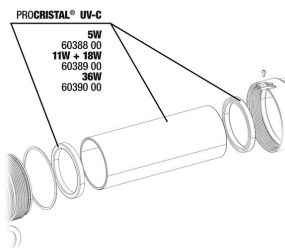

JBL PC UV-C glass sleeve + reflector set