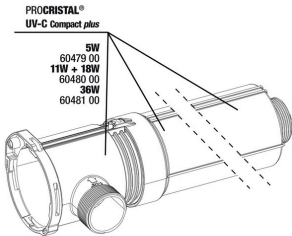

JBL PROCRISTAL UV-C Compact plus 18 W

Accessories

JBL PC UV-C Compact plus casing kit