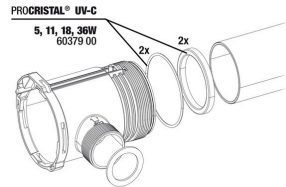

JBL PC UV-C 5,11,18,36 W gasket set