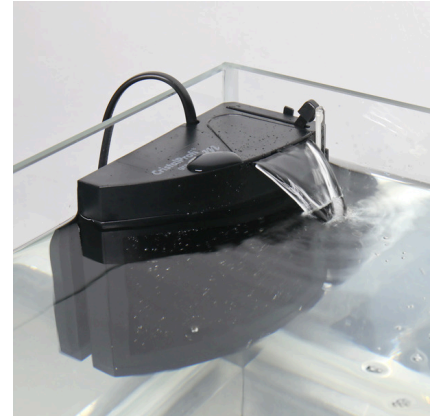

JBL CristalProfi m greenline

Mat filter incl. pump for aquariums of 20 – 80 l

Suitable for:

- Clean and healthy aquarium water: mat filter incl. pump and wide jet water return pipe for aquariums of 20 – 80 l volume
- Easy to install: clean the glass pane, press on the filter at desired position with the water outlet at the water surface level
- Safe for small fish and shrimps: no sucking in thanks to fine sponge surface
- 4 years warranty, expandable with second filter module (+ 12 cm in height), push lever to loosen and tighten the suction cup, easy to clean: removable cover for sponge and drain valve – no backflow of dirty water
- Package contents: mat filter, Cristal Profi m greenline, dimensions (L/H/W): 140/220/90 mm, Incl. clip holder for thermometer

External filter for aquariums from 40-120 litres

JBL CristalProfi m greenline

Accessories

JBL CristalProfi m greenline Modul
Filter module to extend CristalProfi m

JBL CP m greenline FilterPad
Spare sponge for CristalProfi m internal filter

Effective

The JBL CristalProfi is submerged completely in water to clean the aquarium water. A maintenance-free pump built into the lower part of the filter ensures permanent water circulation. The aquarium water flows slowly over a large surface area into the filter pad, where it is cleaned and then pumped back into the aquarium.

Safe

Thanks to the large sponge surface with its fine pores there is no risk of small fish and shrimps getting sucked in.

Expandable

The filter can be expanded with a second module (+12 cm in height). JBL grants a guarantee of 4 years.