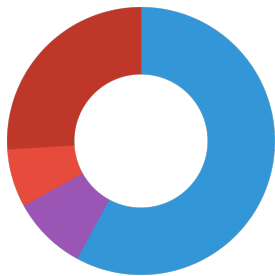

JBL Gammarus Refill pack

Food type	dried gammarus crustaceans
Sub product type	supplementary food for terrapins and turtles
Dosing	Feed young, growing turtles in the water area 2 - 4 times a day, as much as can be eaten within about 10 minutes. 4 - 5 times per week in the same way is sufficient for adult animals

Analytical components

	Crude protein	48.6 %
	Fat content	7.6 %
	Crude fibre	5.9 %
	Crude ash	21.8 %