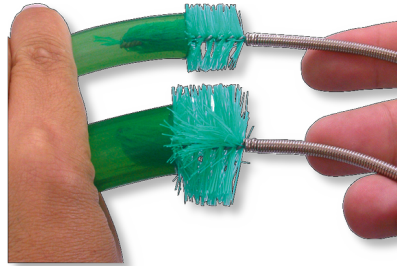

JBL Cleany

Double-ended hose brush for hoses from 9-30 mm

Suitable for:

- For clean hoses on filter and pumps to prevent output reduction caused by soiled hoses
- Easy to use: push matching end of hose brush through the hose and clean
- 160 cm long - cleaning of all hoses with 9 to 30 cm internal diameter (fits, for instance, to ALL JBL external filters)
- Up to 30 % more filter performance, averts a loss in performance: maintains the biological balance in the aquarium
- Package contents: 1 steel helix with small and large cleaning brush at each end, 160 cm long

Clean hoses

JBL's double-ended hose brush has a highly flexible steel helix with brushes at both ends and ensures clean hoses and therefore 30 % more filter performance. Regular cleaning maintains the biological balance in the aquarium and averts a loss of filter performance.

The internal soiling of the hoses is not only caused by algae, it is also caused by normal biological processes. Bacterial lawns form on the inside of the plastic surface, which is not too much of a problem for the fish. But this "slimy" coating reduces, as already mentioned, the water flow by up to 30 %!