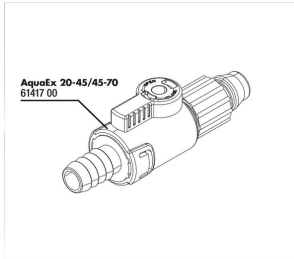

JBL PROCLEAN AQUA EX 45-70

Accessories

JBL ClipSafe Vario
Adjustable multi-purpose
aquarium hose clips 9-27 mm

JBL PROCLEAN AQUA EX 45-70

 Spare parts

**JBL AquaEx
20-45/45-70
Absperrhahn**

JBL PROCLEAN AQUA EX 45-70