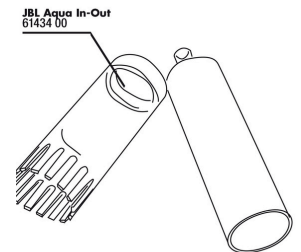

JBL PROCLEAN AQUA IN-OUT COMPLETE

 Spare parts

JBL Aqua In-Out shut-off valve

JBL Aqua In-Out nozzle for water jet pump

JBL Aqua In-Out metal adapter G3/4 M24

JBL Aqua In-Out cleaning comb, complete

JBL Aqua In-Out hose coupling

JBL Aqua In-Out seal fitting 3/4"

JBL Aqua In-Out metal adapter G3/4 M28/M22

JBL PROCLEAN AQUA IN-OUT water jet pump
Suction pump for convenient water changes in aquariums

JBL PROCLEAN AQUA IN-OUT COMPLETE