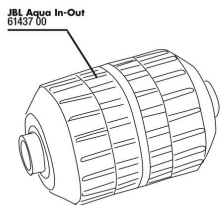

JBL PROCLEAN AQUA IN-OUT COMPLETE

 Spare parts

JBL Aqua In-Out shut-off valve

JBL Aqua In-Out nozzle for water jet pump

JBL Aqua In-Out metal adapter G3/4 M24

JBL Aqua In-Out cleaning comb, complete

JBL Aqua In-Out hose coupling

JBL Aqua In-Out seal fitting 3/4"

JBL Aqua In-Out metal adapter G3/4 M28/M22

JBL PROCLEAN AQUA IN-OUT water jet pump
Suction pump for convenient water changes in aquariums

JBL PROCLEAN AQUA IN-OUT COMPLETE