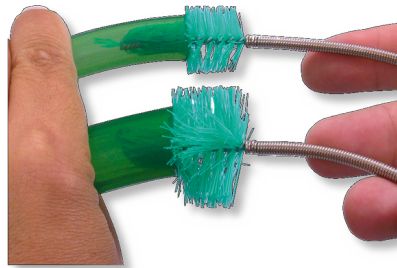

# JBL Cleany

Double-ended hose brush for hoses from 9-30 mm

Suitable for:    

- For clean hoses on filter and pumps to prevent output reduction caused by soiled hoses
- Easy to use: push matching end of hose brush through the hose and clean
- 160 cm long - cleaning of all hoses with 9 to 30 cm internal diameter (fits, for instance, to ALL JBL external filters)
- Up to 30 % more filter performance, averts a loss in performance: maintains the biological balance in the aquarium
- Package contents: 1 steel helix with small and large cleaning brush at each end, 160 cm long

### Clean hoses

JBL's double-ended hose brush has a highly flexible steel helix with brushes at both ends and ensures clean hoses and therefore 30 % more filter performance. Regular cleaning maintains the biological balance in the aquarium and averts a loss of filter performance.