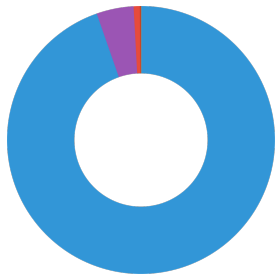

JBL PROCLEAN AQUA

Вид корма	-
Sub product type	cleaning agent
Дозировка	См. инструкцию

Composition

	AQUA
	ALCOHOL DENAT
	ACETIC ACID
	SODIUM BENZOATE
	PERFUME
	COLORANT

INCI: <https://ec.europa.eu/growth/tools-databases/cosing/>