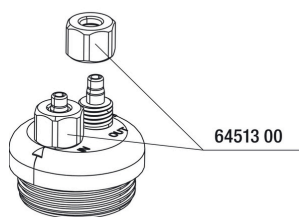

JBL Cap Nut Air/CO₂ hose