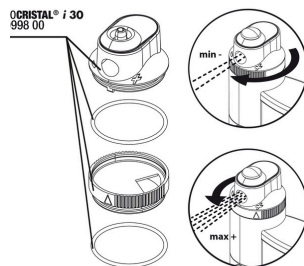

JBL PC i30 Tubo 4/6+ Tampa indução de ar

PROCRISTAL® i 30
998 00