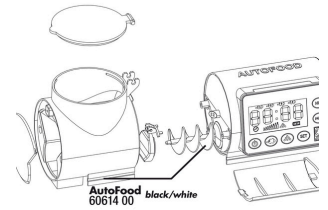

## Spare parts

Complete suction cup set (2x) for JBL Autofood

Complete holder kit for JBL Autofood

JBL Autofood Knife for tin sealing

JBL Autofood Auger

JBL AutoFood transparent food container set

JBL AutoFood Battery compartment lid