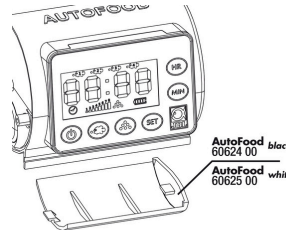

## Spare parts

Complete suction cup set (2x) for JBL Autofood

Complete holder kit for JBL Autofood

JBL Autofood Knife for tin sealing

JBL Autofood Auger

JBL AutoFood transparent food container set

JBL AutoFood Battery compartment lid