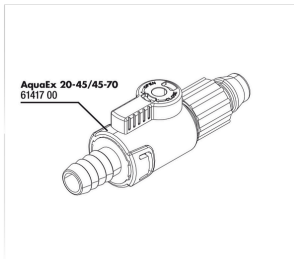

JBL PROCLEAN AQUA EX 45-70

Accessories

JBL ClipSafe Vario

Adjustable multi-purpose
aquarium hose clips 9-27 mm

JBL PROCLEAN AQUA EX 45-70

Spare parts

**JBL AquaEx
20-45/45-70
Absperrhahn**

JBL PROCLEAN AQUA EX 45-70