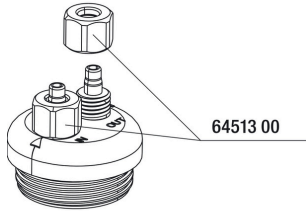

JBL PROFLORA SafeStop

Spare parts

JBL Cap Nut Air/CO₂
hose