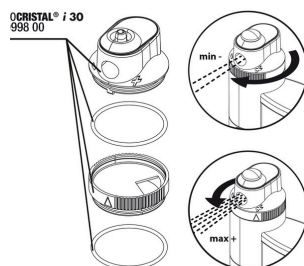

JBL PC i30 hose 4/6 + cap for air inlet

JBL PC i30 water outlet with regulation