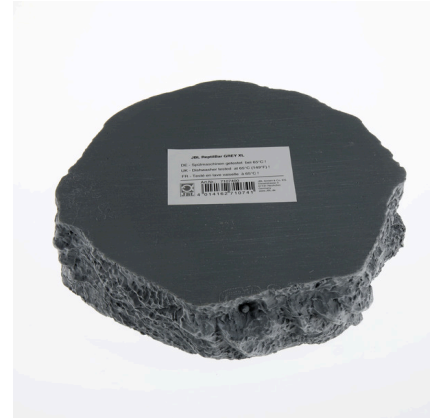

# JBL ReptilBar GREY

Feeding, drinking, bathing bowl for terrarium animals

Suitable for:  

- Individual terrarium design: bowl in stone look for food, water or for bathing.
- Non-toxic: coloured resin - does not emit any harmful substances, easy to clean and disinfect: dishwasher-proof to 65 °C
- Rescue ladder to prevent feeder animals from drowning, heavy-duty version to prevent it being accidentally knocked over
- ReptilBar – the bowl for terrariums: available in various colours and sizes
- Package contents: feeding, drinking and bathing bowl for terrarium animals, ReptilBar