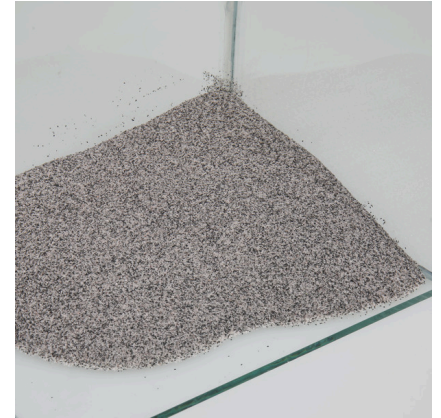

# JBL Sansibar GREY

Grey substrate for aquariums

Suitable for:   

- Fine, uncoloured sandy soil: substrate for fresh and saltwater aquariums and aqua-terrariums
- Vigorous plant growth: prevents the seeping in of sludge and other waste material with its fine granulation and density
- Prevents injuries of the mucous membrane: fine, round-shaped natural sand is gentle on sensitive barbels. Ideal for grubbing fish, such as armoured catfish and loaches
- Ideal for fish, invertebrates and plants: no unwanted pollutants released into the water.
- Package contents: 1 bag Sansibar Grey. Grain size: 0.2 - 0.6 mm. Not fully suitable for undergravel heating cables

### Ideal substrate

The substrate is an important part of the aquarium interior because a lot of animals dig in the ground to search for food. The plants also need a safe hold and have to absorb the food in the ground through their roots. Digging fish definitely need a substrate which is not sharp-edged. Undergravel heating can only be recommended for medium-fine to coarse substrates because water circulation cannot really build up in very fine substrates.