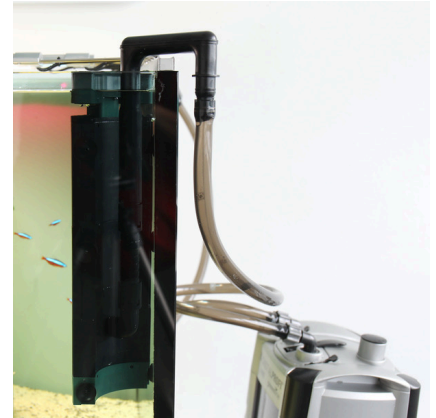

## Surface skimmer

Suitable for:   

- Removes coatings and foreign particles from the water surface: accessory for external filter - skimmer for aquariums 60 – 600 litres (from 35 cm height upwards)
- Place skimmer in the aquarium, connect to suction hose of the external filter (replaces existing suction pipe), regulate surface water/deep water suction with adjustment spindle
- Universal: for hoses of 9/12 to 16/22 mm diameter. Infinitely adjustable suction capacity: surface water and deep water suction. Semi-circular shape for corner attachment
- 2nd generation: optimised floating body – more buoyancy and adaption to the water level, stronger comb, removable adjustment spindle
- Package contents: surface skimmer Top Clean II