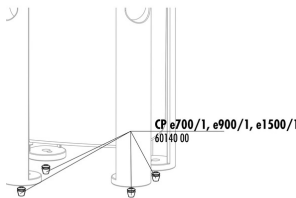

JBL CristalProfi e901 greenline

Spare parts