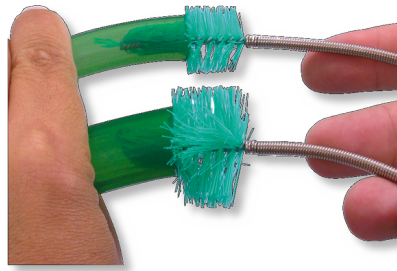

# JBL Cleany

Double-ended hose brush for hoses from 9-30 mm

Suitable for:    

- For clean hoses on filter and pumps to prevent output reduction caused by soiled hoses
- Easy to use: push matching end of hose brush through the hose and clean
- 160 cm long - cleaning of all hoses with 9 to 30 cm internal diameter (fits, for instance, to ALL JBL external filters)
- Up to 30 % more filter performance, averts a loss in performance: maintains the biological balance in the aquarium
- Package contents: 1 steel helix with small and large cleaning brush at each end, 160 cm long

### Clean hoses

JBL's double-ended hose brush has a highly flexible steel helix with brushes at both ends and ensures clean hoses and therefore 30 % more filter performance. Regular cleaning maintains the biological balance in the aquarium and averts a loss of filter performance.

The internal soiling of the hoses is not only caused by algae, it is also caused by normal biological processes. Bacterial lawns form on the inside of the plastic surface, which is not too much of a problem for the fish. But this "slimy" coating reduces, as already mentioned, the water flow by up to 30 %!