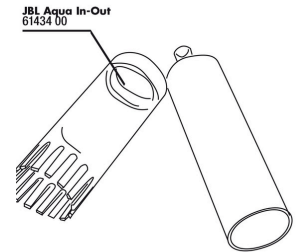

JBL PROCLEAN AQUA IN-OUT COMPLETE

 Spare parts

JBL Aqua In-Out shut-off valve

JBL Aqua In-Out nozzle for water jet pump

JBL Aqua In-Out metal adapter G3/4 M24

JBL Aqua In-Out cleaning comb, complete

JBL Aqua In-Out hose coupling

JBL Aqua In-Out seal fitting 3/4"

JBL Aqua In-Out metal adapter G3/4 M28/M22

JBL PROCLEAN AQUA IN-OUT water jet pump
Suction pump for convenient water changes in aquariums

JBL PROCLEAN AQUA IN-OUT COMPLETE